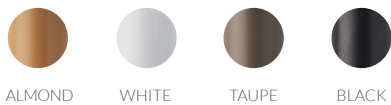

# Product datasheet

NAME: MONIQUE ARMCHAIR  
SKU NO: 7186  
DESIGNER: SIKA-DESIGN  
COLLECTION: ALU AFFAIRE  
MATERIAL: ALUMINIUM & ARTFIBRE  
USAGE: OUTDOOR  
CUSHION: SOLD SEPARATELY  
FRAME:

**Sika-Design**<sup>®</sup>  
HANDMADE FURNITURE

## Dimensions

COLOR OPTIONS | VISIT OUR WEBSITE TO SEE STANDARD STOCK

WHITE W/  
CAPPUCCINO DOT

GREYW/  
WHITE DOT

CAPPUCCINO W/  
WHITE DOT

SALVIE GREEN W/  
WHITE DOT

NAVY BLUE W/  
WHITE DOT

BLACK W/  
CAPPUCCINO DOT