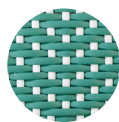

# Product datasheet

NAME: MONIQUE ARMCHAIR  
SKU NO: 7186  
DESIGNER: SIKA-DESIGN  
COLLECTION: ALU AFFAIRE  
MATERIAL: ALUMINIUM & ARTFIBRE  
USAGE: OUTDOOR  
CUSHION: SOLD SEPARATELY  
FRAME:

**Sika-Design**<sup>®</sup>  
HANDMADE FURNITURE

## Dimensions

COLOR OPTIONS | VISIT OUR WEBSITE TO SEE STANDARD STOCK

WHITE W/  
CAPPUCCINO DOT

GREYW/  
WHITE DOT

CAPPUCCINO W/  
WHITE DOT

SALVIE GREEN W/  
WHITE DOT

NAVY BLUE W/  
WHITE DOT

BLACK W/  
CAPPUCCINO DOT