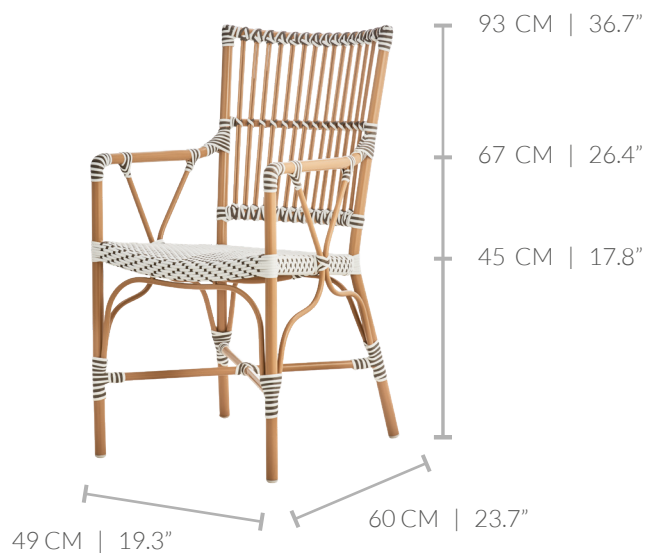

# Product datasheet

NAME: MONIQUE ARMCHAIR  
SKU NO: 7186  
DESIGNER: SIKA-DESIGN  
COLLECTION: ALU AFFAIRE  
MATERIAL: ALUMINIUM & ARTFIBRE  
USAGE: OUTDOOR  
CUSHION: SOLD SEPARATELY  
FRAME:

**Sika-Design**<sup>®</sup>  
HANDMADE FURNITURE

## Dimensions

COLOR OPTIONS | VISIT OUR WEBSITE TO SEE STANDARD STOCK

WHITE W/  
CAPPUCCINO DOT

GREYW/  
WHITE DOT

CAPPUCCINO W/  
WHITE DOT

SALVIE GREEN W/  
WHITE DOT

NAVY BLUE W/  
WHITE DOT

BLACK W/  
CAPPUCCINO DOT